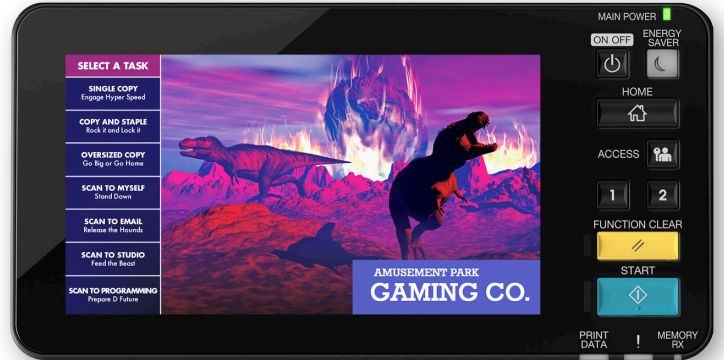

Designed with You in Mind

Toshiba is dedicated to finding solutions that meet each one of our customer's unique needs. Elevate includes a number of sample user interfaces specifically designed for a variety of different industries and operational processes.

If your needs are even more specific, our services team can help you create your own, fully customized solution. Examples include, but are not limited to, the following:

HEALTHCARE

MANUFACTURING & LOGISTICS

EDUCATION

RETAIL

FINANCE

GOVERNMENT

LEGAL

HOUSES OF WORSHIP

Customized User Interface Example

Toshiba's Services Experts Are Here to Design the Best Solution for You

Our industry-leading team of trained professionals will work with you from beginning to end providing a single point of accountability. We offer comprehensive services to provide everything your company needs to implement a successful solution.